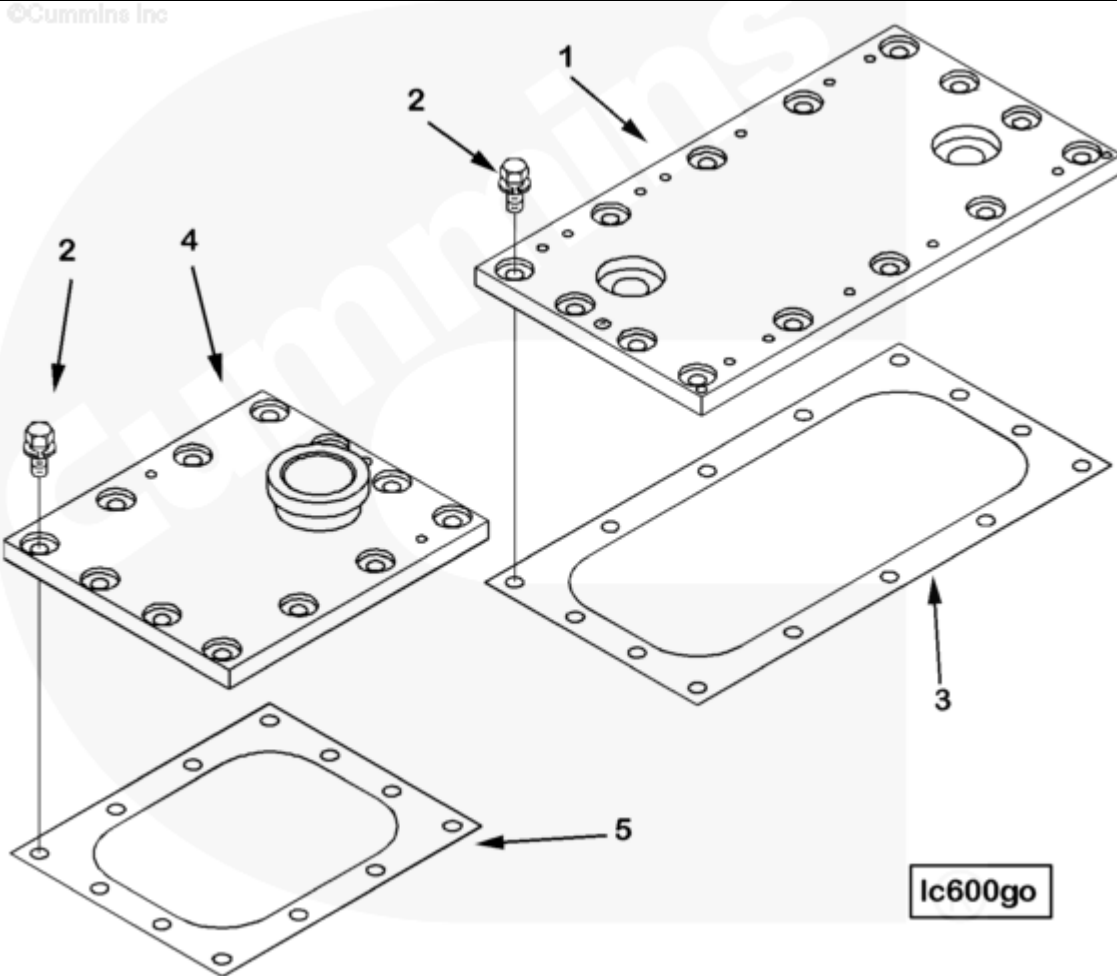

Parts Catalog - Option Detail

Electronic Parts Catalog - Option Detail				
Option	Group	Graphic	Film Card	Date
PP2404-03	07.05.1	lc600go	K38	18-FEB-08
Engines	GTA38, K38, KTA38GC CM558, QSK38 CM2150 K106, QSK38 CM2150 MCRS, QSK38 CM850 MCRS			

[SMALL](#) | [MEDIUM](#) | [LARGE](#)

Cart	Ref No	Part Number	Part Description	Required	Remarks
View My Cart					
		PP2404-03	Water Header Cover		
<input type="checkbox"/>	1	3866340	Water Header Cover	3	
<input type="checkbox"/>	2	3011715	Captive Washer Cap Screw	54	3/8 - 16 X 1 3/16 in.
<input type="checkbox"/>	3	3009324	Water Header Cover Gasket	3	